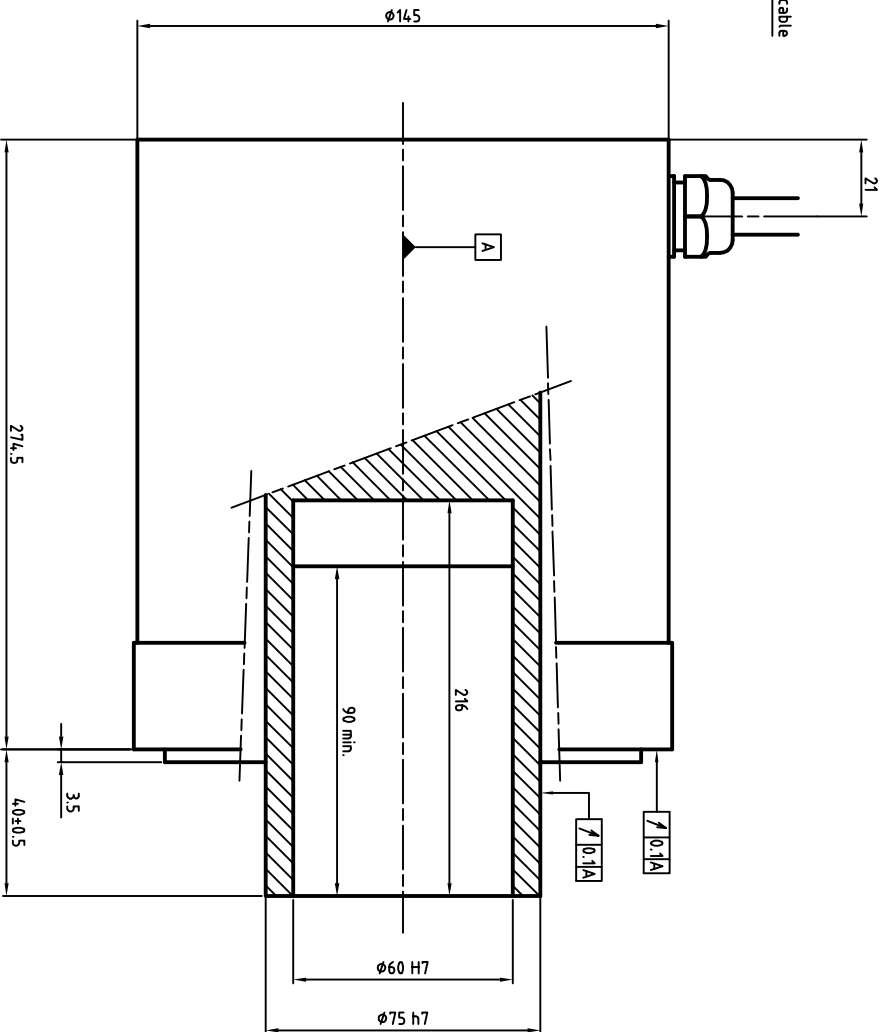

Power cable diameter and section depends on rated current  
 U : Phase 1  
 V : Phase 2  
 W : Phase 3  
 Green/Yellow : Ground

ENCODER SIGNAL COLORS

Wires colors	ERN1387	ERN1381	ECN1313	EON1325
White	A+	0V	Up	Up
Brown	A-	Up	0V	0V
Green	R+	A+	A+	A+
Yellow	R-	A-	A-	A-
Pink	D+	B-	B-	B-
Grey	D-	B+	B+	B+
Blue	C+	R+	DATA+	DATA+
Red	C-	R-	DATA-	DATA-
Black	Thermal	Thermal	CLOCK+	CLOCK+
Violet	Thermal	Thermal	CLOCK-	CLOCK-
Grey/Pink	B+	N/A	Thermal	Thermal
Red/Blue	B-	N/A	Thermal	Thermal
White/Green	0V	N/A	N/A	N/A
Brown/Green	Up	N/A	N/A	N/A