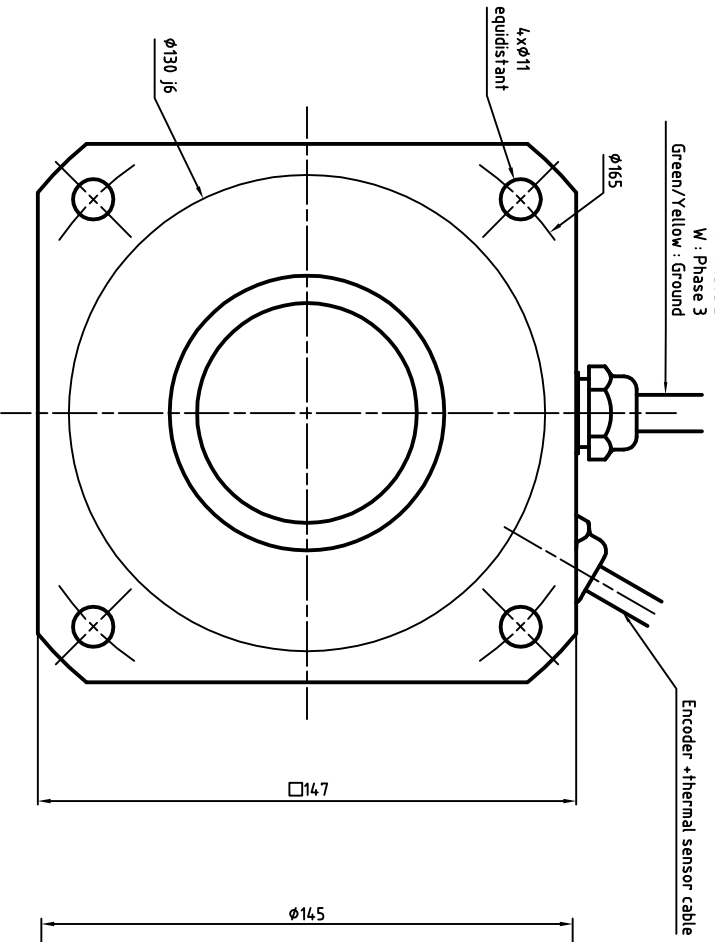

Power cable diameter and section depends on rated current  
 U : Phase 1  
 V : Phase 2  
 W : Phase 3  
 Green/Yellow : Ground

ENCODER SIGNAL COLORS

Wires colors	ERN1387	ERN1381	ECN1313	EON1325
White	A+	0V	Up	Up
Brown	A-	Up	0V	0V
Green	R+	A+	A+	A+
Yellow	R-	A-	A-	A-
Pink	D+	B-	B-	B-
Grey	D-	B+	B+	B+
Blue	C+	R+	DATA+	DATA+
Red	C-	R-	DATA-	DATA-
Black	Thermal	Thermal	CLOCK+	CLOCK+
Violet	Thermal	Thermal	CLOCK-	CLOCK-
Grey/Pink	B+	N/A	Thermal	Thermal
Red/Blue	B-	N/A	Thermal	Thermal
White/Green	0V	N/A	N/A	N/A
Brown/Green	Up	N/A	N/A	N/A